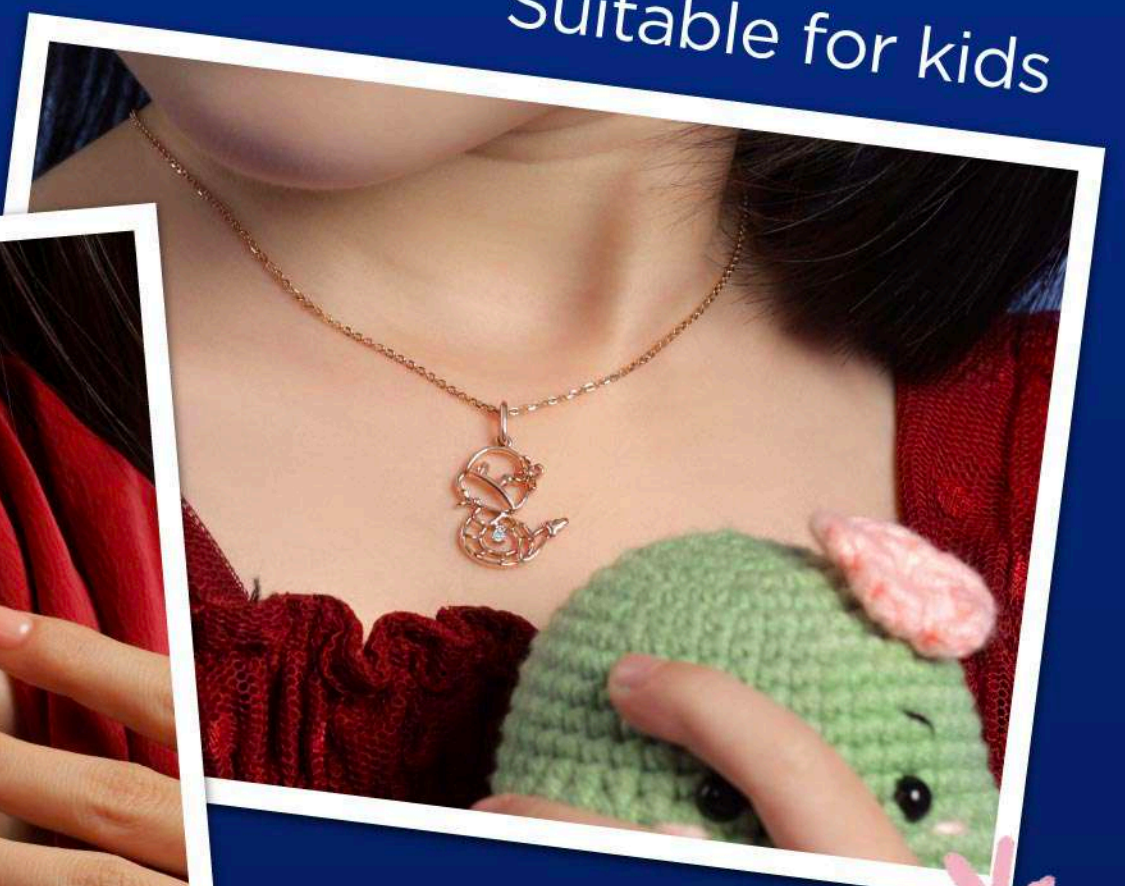

However, they soon realize that happiness and luck exist when they are together and complement each other.

WHY ADOPTING US IS A DECISION YOU WON'T REGRET ?

Kid's friendly!

Kid's 18K Gold Chain : 36 cm

Adjustable to preferred size

Adult's 18K Gold Chain : 42 cm

Adjustable to preferred size

Cute design

Stand out on your neck!

Suitable for kids

Suitable for adults

AD33216P-34

CHEESY

- **Cheesy is the Chinese Zodiac sign of rat**
- Personality : Quick-witted, Smart, Charming and Persuasive

Product details — Gold weight : **± 1,3 gr** | Carat : **1 RD x 0,02 ct (F/VVS)**

AD33217P-34

OXY