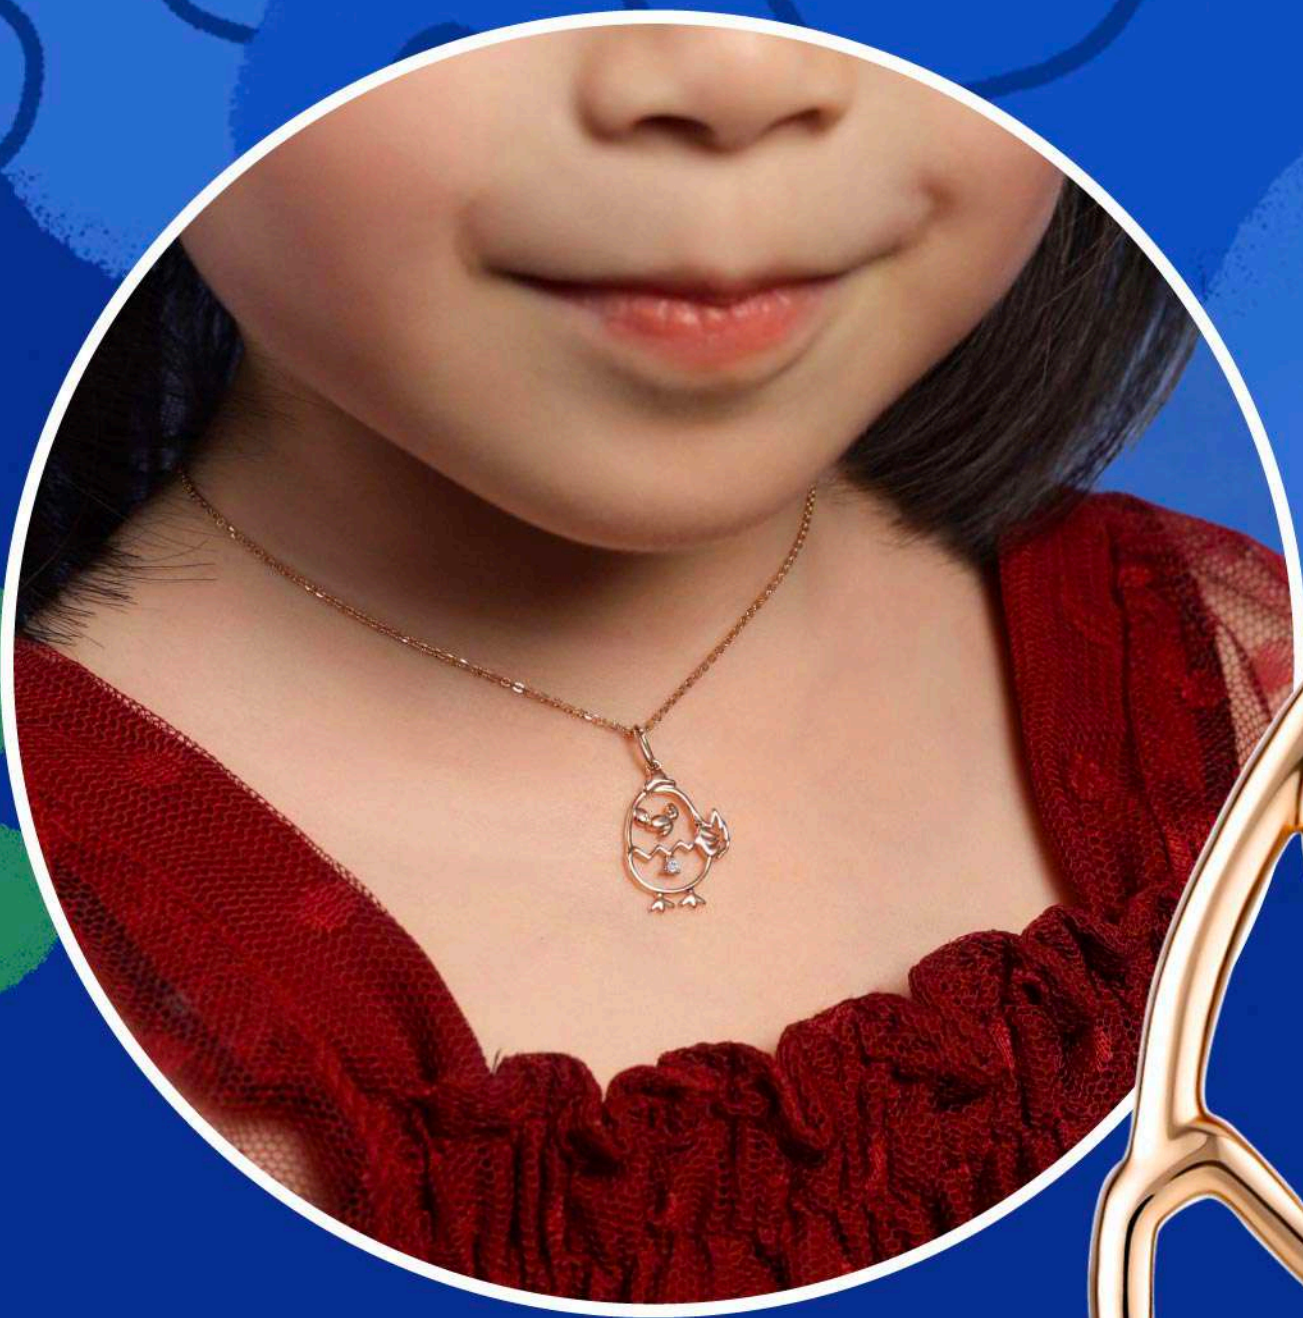

AD33222P-34

STORMY

- **Stormy is the Chinese Zodiac sign of horse**
- Personality : Energetic, Independent, Impatient, and Enjoy Traveling

Product details — Gold weight : $\pm 1,5$ gr | Carat : 1 RD x 0,02 ct (F/VVS)

AD33223P-34

WOOLLY

- **Woolly is the Chinese Zodiac sign of sheep**
- Personality : Mild-mannered, Shy, Kind, and Peace-loving

Product details — Gold weight : **± 1,3 gr** | Carat : **1 RD x 0,02 ct (F/VVS)**

AD33224P-34

MONCHY

- **Monchy is the Chinese Zodiac sign of monkey**
- **Personality : Fun, Energetic, and Active**

Product details — Gold weight : **± 1,6 gr** | Carat : **1 RD x 0,02 ct (F/VVS)**

AD33225P-34

CHICKY

- **Chicky is the Chinese Zodiac sign of rooster**
- Personality : Independent, Practical, Hard-working, and Observant

Product details — Gold weight : **± 1,2 gr** | Carat : **1 RD x 0,02 ct (F/VVS)**