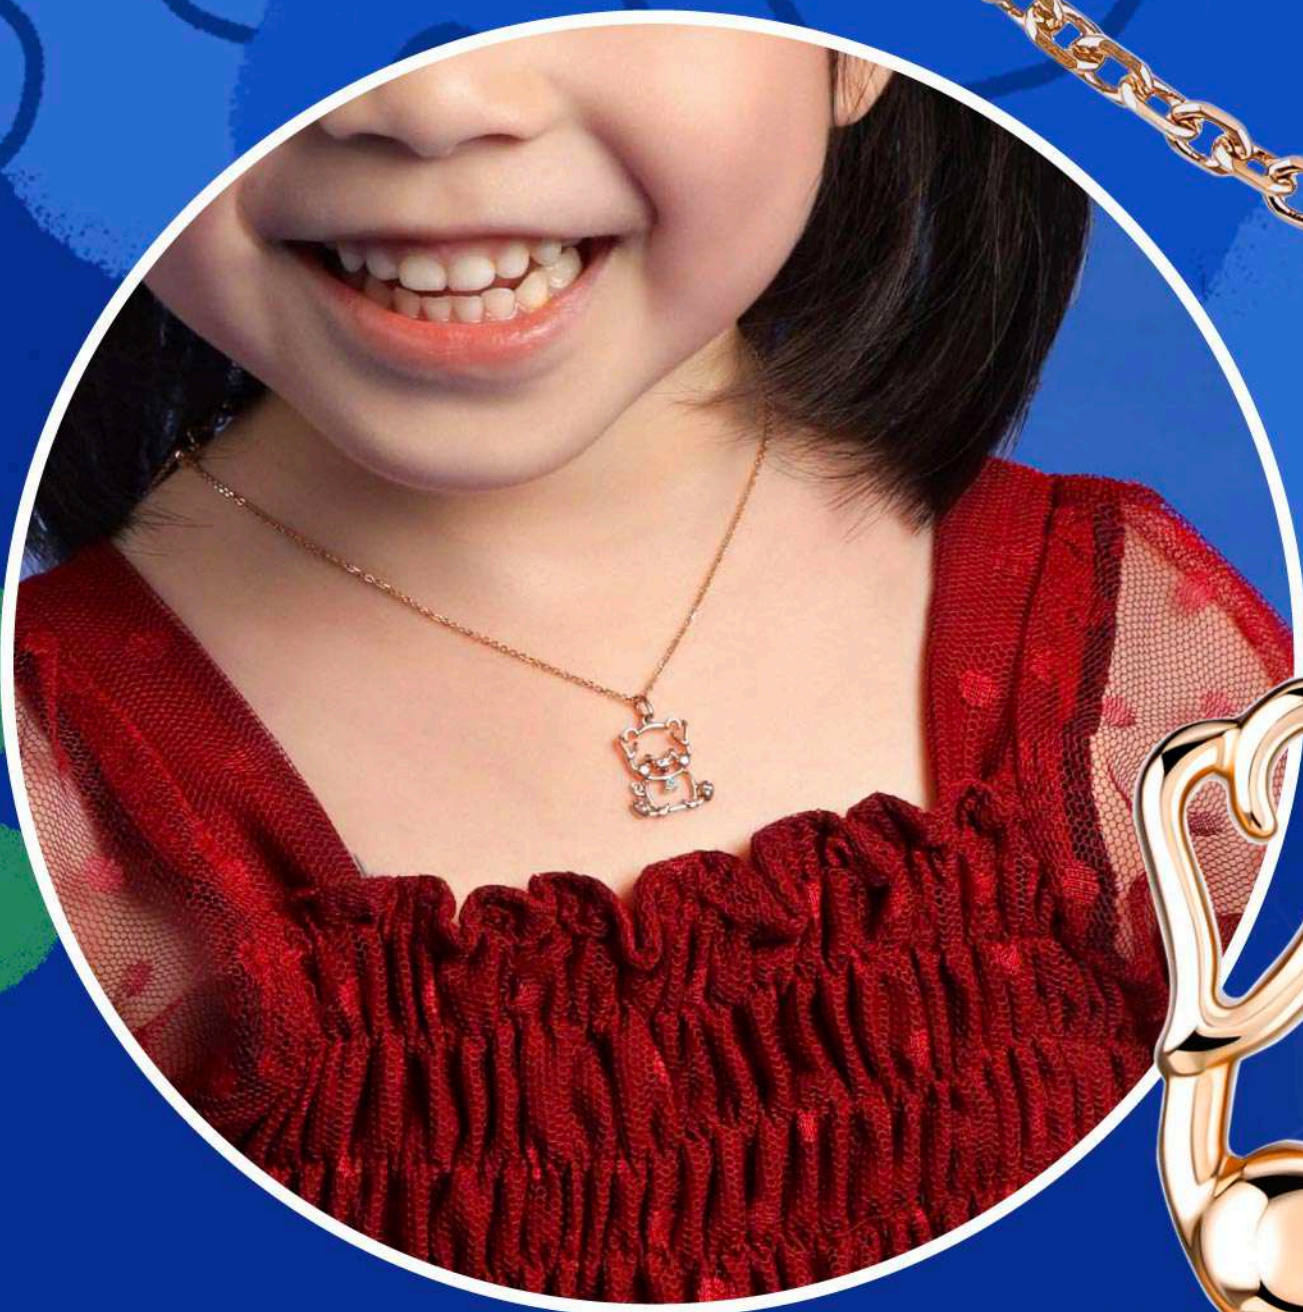

AD33223P-34

WOOLLY

- **Woolly is the Chinese Zodiac sign of sheep**
- Personality : Mild-mannered, Shy, Kind, and Peace-loving

Product details — Gold weight : **± 1,3 gr** | Carat : **1 RD x 0,02 ct (F/VVS)**

CHICKY

- **Chicky is the Chinese Zodiac sign of rooster**
- Personality : Independent, Practical, Hard-working, and Observant

Product details — Gold weight : **± 1,2 gr** | Carat : **1 RD x 0,02 ct (F/VVS)**

AD33226P-34

ABBY

- **Abby is the Chinese Zodiac sign of dog**
- Personality : Patient, Diligent, Generous, Faithful, and Kind

Product details — Gold weight : $\pm 1,2$ gr | Carat : **1 RD x 0,02 ct (F/VVS)**